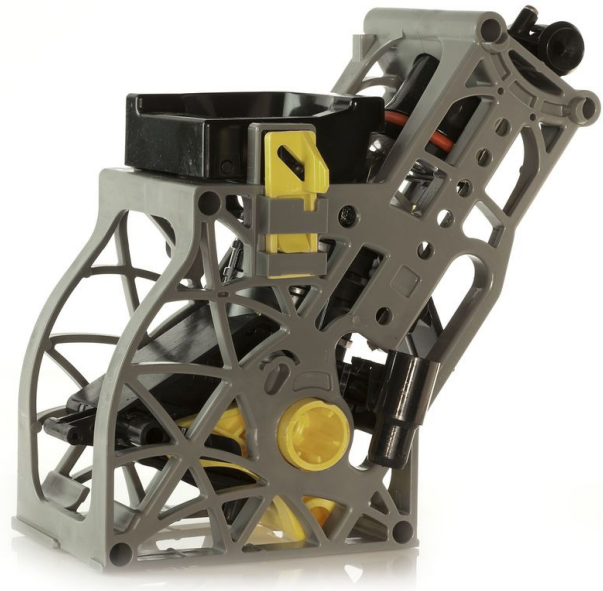

PHILIPS

Brew group

Grey

SENSEO® SARISTA

CRP947/01

Brewing unit for the SENSEO® SARISTA coffee maker

Suitable for all SENSEO® SARISTA coffee makers

This brewing unit for the Philips SENSEO® SARISTA bean-funnel coffee maker is the mechanism that brews the coffee.

Ease of using Philips spare parts

- Easily renew your product with original Philips parts

Highlights

Easy replacement of product parts

From time to time your product needs a facelift, and with Philips consumer replacement parts to renew your product, it's never been so easy! All this with guaranteed Philips quality.

Specifications

Replaceable part

Fits product type:: HD8010/10, HD8030/60