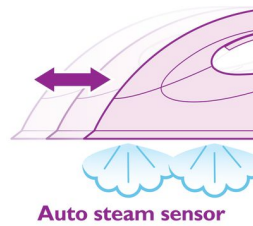

Auto Steam Sensor

The innovative Auto Steam Sensor with motion detection activates the steam automatically when moving the iron on the ironing board. This always gives you the right amount of steam for effective crease removal, while reducing the wasted steam. Great results and energy efficiency