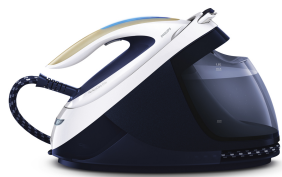

PHILIPS

Steam generator
iron

PerfectCare Elite

Max 6.7-bar pressure

Up to 470 g steam boost

1.8 l water tank capacity

Detachable water tank

GC9630/20

The most powerful steam for the fastest ironing* with ultra-light iron

PerfectCare Elite is Philips' best and most efficient steam generator iron. With OptimalTEMP technology, you can now iron everything from jeans to silk with no temperature setting needed. Guaranteed no burns on all ironable garments.