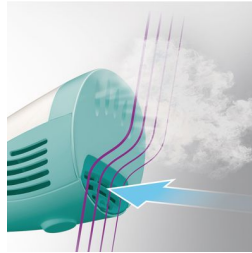

Better results with less effort with suction function and steam output control

Experience the convenience of this Philips compact garment steamer with special suction function in the steamer head and remove creases from your garments quickly with less effort.

- Detachable hanging accessory

Customize steam level for different garments

- Steam output control

Highlights

Active stretching

The suction function within the steamer head actively stretches the garment for optimal results.

Less effort

The suction function within the steamer head keeps the garment close to the steamer head making it easier to handle.

Detachable hanging accessory

Easy to setup hanging accessory for hanging your garments while using the steamer. It is detachable for easy storage.

Better crease removal

The suction function within the steamer head brings the garment closer to the steam for enhanced steam penetration and better crease removal.

Steam output control

Set your preferred steam level so that you can customize the steam output for use on different kinds of garments.