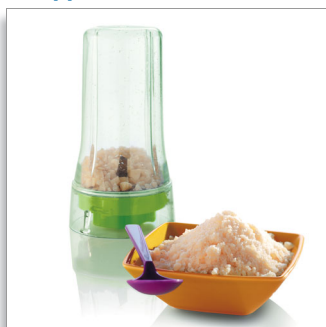

Chopper

The Philips blender accessory complete your blender. This chopper chops vegetables like onions, herbs, nuts and meat into fine pieces.