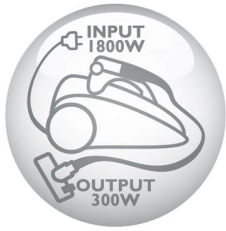

Big reach

- An extra big 11 m reach

Easy cleaning, even around furniture

- Tri-active nozzle with unique 3-in-1 action

Highlights

1800 Watt motor

1800 Watt motor generating max. 300 Watt suction power to ensure a perfect cleaning result.

Improved cyclone

This EasyClean has an improved cyclone that filters even more dust out the the air.

Specifications

Design

Color: Deep red

Performance

Input power (max): 1800 W
Input power (IEC): 1600 W
Suction power (max): 300 W
Vacuum (max): 29 kPa
Airflow (max): 36 l/s
Noise level (Lc IEC): 79 dB

Filtration

Dust capacity: 2 l
Filter type: Gore-Tex HEPA 10
Exhaust filter: Super Clean Air HEPA 12 filter

Usability

Action radius: 11 m
Tube type: Metal lacquered 2-piece telescopic tube
Carrying handle: Top and front
Coupling: Button
Park or storage assist: Back and bottom
Wheel type: Rubber
Power control: Electronic on appliance
Cord length: 8 m