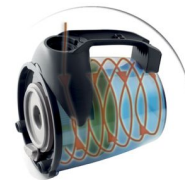

PHILIPS

Bagless vacuum cleaner

EasyClean

HomeCare

FC8734/01

Take the effort out of cleaning

Extra long cord, no bag required

The Philips EasyClean bagless vacuum cleaner is designed for those people who want a thorough cleaning result at minimal effort.

Super Clean Air HEPA 12 filter

This Super Clean Air HEPA 12 filter catches at least 99.5% of all harmful microscopic vermin that causes respiratory allergies.

Easy to empty dust bucket

The bagless vacuum cleaner has a transparent dust bucket that shows the dust removed from your floor and makes it easy to find back accidentally sucked up valuables.

11 m reach

Thanks to its 8 m cord you have a 11 m reach without having to switch the plug.

Tri-active nozzle

This unique nozzle is aerodynamically designed for maximum cleaning efficiency, has side brushes to remove dust from corners and curves, and has a front opening to pick up the big bits. Each stroke will deliver an immediate clean result.

Improved cyclone

This EasyClean has an improved cyclone that filters even more dust out the the air.

Specifications

Design

Color: Deep red

Performance

Input power (max): 1800 W
Input power (IEC): 1600 W
Suction power (max): 300 W
Vacuum (max): 29 kPa
Airflow (max): 36 l/s
Noise level (Lc IEC): 79 dB