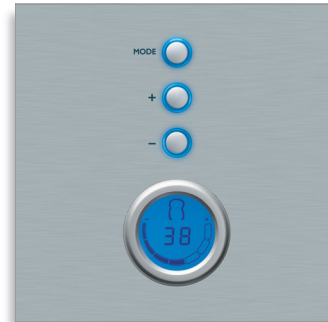

Ultimate convenience

- Removable non-stick coated crumb tray for easy cleaning

PHILIPS

sense and simplicity

Toaster
Long slot 4 function digital LCD

Specifications

General specifications

- Automatic safety shut-off

HD2618/00

Highlights

Digital control

LCD display with digital countdown timer.

One-side toasting setting

One-side toasting setting for bagels and baguettes.

Anodised aluminium

Made from anodised aluminium for optimal usage: corrosion resistant, scratch proof, fingerprint resistant.