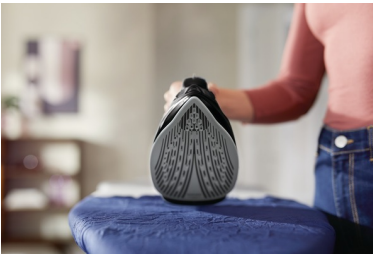

SteamGlide Plus soleplate

Our special SteamGlide Plus soleplate smoothly glides over any fabric. It's also non-stick, scratch-resistant and easy to clean.