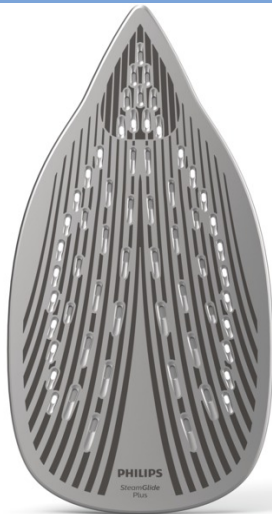

PHILIPS

Steam iron

5000 Series

2600 W power

45 g/min continuous steam

200 g steam boost

SteamGlide Plus

DST5040/86