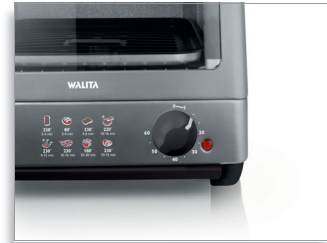

45-minute timer

45-minute timer shuts off the oven once ready.

Ready bell

Ready bell sounds when food is ready.