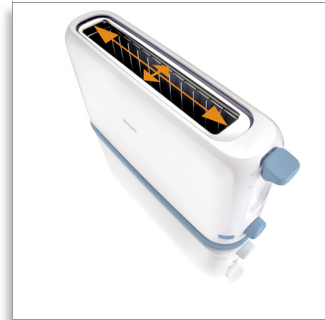

Philips
Toaster

HD2569/20

Good toast, easily

Large bread slots, compact design

Enjoy good toast time after time with this compact toaster. Features large bread slot that fits a variety of bread, a removable crumb tray for easy cleaning, bread centering for even toasting, seven toast settings and defrost function.

Easy to experience

- High lift feature to easily remove small pieces of bread
- Removable crumb tray for easy cleaning
- Compact toaster to save space on your countertop

Safe to use

- Automatic safety shut off in event of jammed bread
- The outside of the toaster stays cool and safe to touch
- Cancel button stops toasting at any time

Design specifications

- Colour: Black/silver /20
- Materials: Plastic housing (PP/PC/ABS), chrome-plated top

Highlights

Large bread slot

Fits different types of bread thanks to large slots

Automatic bread centring

Evenly toasts a variety of bread thanks to automatic bread centring

Removable crumb tray

Easy to clean thanks to its removable crumb tray

Compact

Saves space on your countertop thanks to its compact design