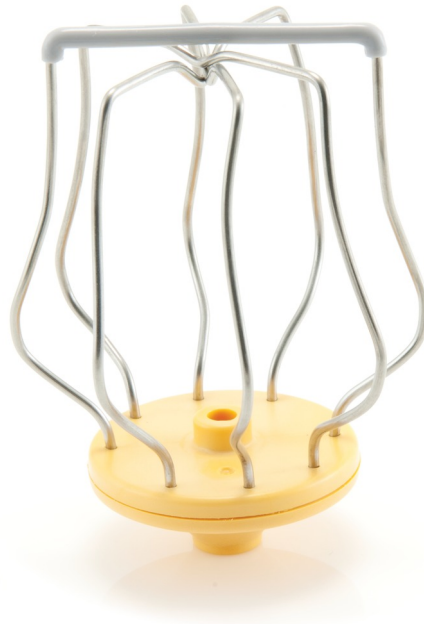

PHILIPS

Balloon beater

yellow

CP9132

to replace your current basket

Find matching products on the specifications tab

for whisking and mixing your ingredients

Ease of using Philips spare parts

- Easily renew your product with original Philips parts

Highlights

Easy replacement of product parts

From time to time your product needs a facelift, and with Philips consumer replacement parts to renew your product, it's never been so easy! All this with guaranteed Philips quality.

Specifications

Replaceable part

Fits product types: HR7772/00, HR7772/50