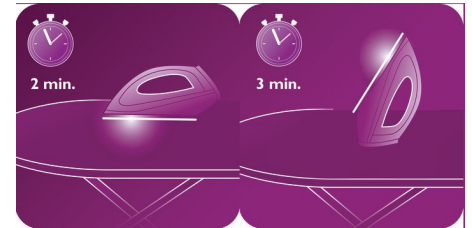

Safety auto off

The iron shuts off automatically when left unattended. If left on it's heelrest the steam iron will switch off in 3 minutes, when left resting on the soleplate it will take 2 minutes before the iron shuts off.