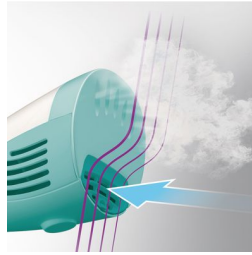

PHILIPS

Garment Steamer

ActiveTouch

1500 W

Suction function

GC550/28

Better results with less effort with special suction function

Experience the convenience of this compact garment steamer with special suction function in the steamer head and remove creases from your garments quickly with less effort.

- Easy to use
- No ironing board needed

Highlights

Active stretching

The suction function within the steamer head actively stretches the garment for optimal results.

Less effort

The suction function within the steamer head keeps the garment close to the steamer head making it easier to handle.

No ironing board needed

By using the steamer you do not need an ironing board anymore, which makes ironing hassle-free.

Better crease removal

The suction function within the steamer head brings the garment closer to the steam for enhanced steam penetration and better crease removal.

Powerful continuous steam

Powerful continuous steam is blown through the nozzles, enabling you to remove creases with only a few strokes.

Even for delicates like silks

The steamer is safe to use on all garments. It is a great solution for delicate fabrics like silks.