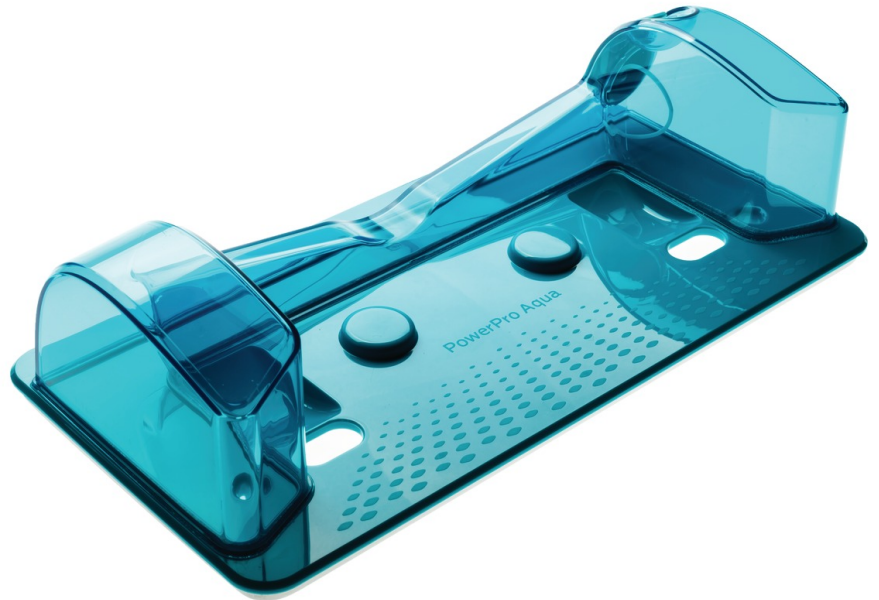

## Mop assy

CP0177

## Water tank so you are always mopping with clean water

Find matching products on the specifications tab

The water tank clicks easily to switch between wet and dry cleaning. For wet cleaning, fill it with tap water and/or detergent. The microfibre pads attached to the bottom of the tank will maintain an optimum level of wetness for thorough cleaning.