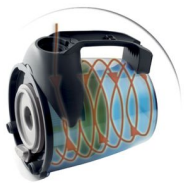

PHILIPS

Bagless vacuum cleaner

EasyClean

1800W

FC8732/01

Take the effort out of cleaning

Extra long cord, no bag required

The Philips EasyClean bagless vacuum cleaner is designed for those people who want a thorough cleaning result at minimal effort.

Easy dust disposal

- Dust bucket can easily be removed and emptied

Superior results on all floors

- Test winning multi-nozzle for thorough & gentle cleaning

Highlights

1800 Watt motor

Philips vacuum cleaner with 1800 Watt motor generating max. 300 Watt suction power to ensure a perfect cleaning result.

Super Clean Air HEPA 12 filter

This Super Clean Air HEPA 12 filter catches at least 99.5% of all harmful microscopic vermin that causes respiratory allergies.

Improved cyclone

This EasyClean has an improved cyclone that filters even more dust out the the air.

Easy to empty dust bucket

The bagless vacuum cleaner has a transparent dust bucket that shows the dust removed from your floor and makes it easy to find back accidentally sucked up valuables.

Multi nozzle