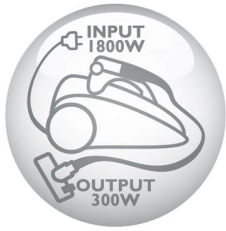

Highlights

1800 Watt motor