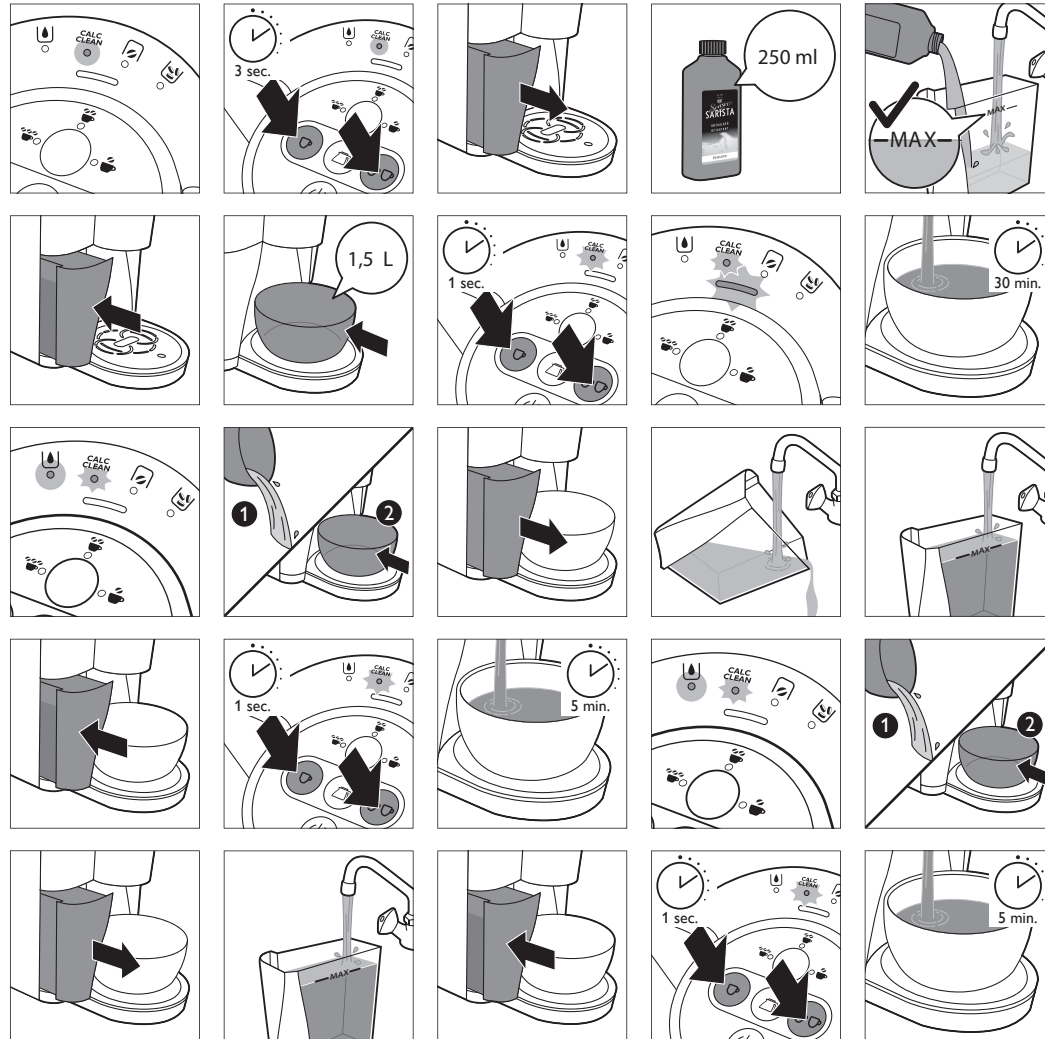

Descaling / Ontkalken / D tartrage

Descale the coffeemaker as soon as the CALC CLEAN light lights up continuously. Only use the special Philips SENSEO® SARISTA descaling solution. **Never interrupt the descaling procedure!**

Ontkalk de koffiezetter zodra het CALC CLEAN-lampje ononderbroken gaat branden. Gebruik alleen de speciale Philips SENSEO® SARISTA ontkalkingsoplossing. **Onderbreek nooit de ontkalk procedure!**

D tartez la machine   caf  aussit t que le voyant CALC CLEAN s'allume de mani re continue. Utiliser seulement la solution de d tartrage sp ciale de Philips SENSEO® SARISTA. **N'interrompez jamais la proc dure de d tartrage !**

Quick Start Guide / Snelstartgids / Guide de mise en route

HD8030, HD8010