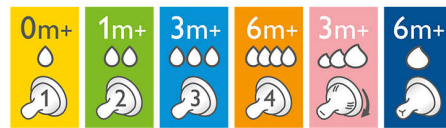

A comfortable and contented feed for your baby

- Flexible spiral design combined with comfort petals

Highlights

Natural latch on

The wide breast shaped teat promotes a natural latch on similar to the breast, making it easy for your baby to combine breast and bottle feeding.

Anti-colic valve

Anti-colic valve designed to keep air away from your baby's tummy, to help reduce colic and discomfort.

Simple to use and clean

Wide bottle neck makes filling and cleaning easy. Only a few parts for quick and simple assembly.

Ultra soft teat

The teat has an ultra soft texture, designed to mimic the feel of the breast.

Choosing the right teat

The Philips Avent Natural range offers different teat softness and increasing flow rates for every development stage of your baby.