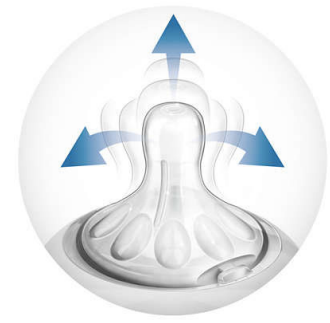

Unique comfort petals

Petals inside the teat increase softness and flexibility without teat collapse. Your baby will enjoy a more comfortable and contented feed.