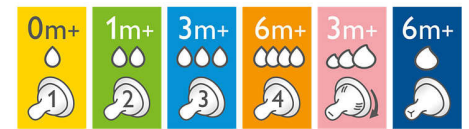

Anti-colic valve

Anti-colic valve designed to keep air away from your baby's tummy, to help reduce colic and discomfort.

Simple to use and clean

Wide bottle neck makes filling and cleaning easy. Only a few parts for quick and simple assembly.

Choosing the right teat

The Philips Avent Natural range offers different teat softness and increasing flow rates for every development stage of your baby.

Compatibility across the range

Mix and match our breast pump, bottle and cup parts, and create the product that works for you, when you need it!

- Stage: 0-6 months

Material

- Bottle: Glass, BPA free*
- Teat: Silicone, BPA free*

What is included

- Baby bottle: 1 pcs

Design

- Bottle design: Ergonomic shape, Wide neck

Ease of use