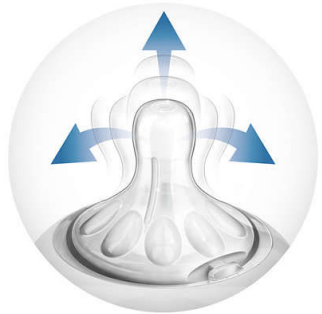

PHILIPS
AVENT

Natural nipple
2 pieces Fast flow, 6m+

Highlights

Natural latch on

The wide breast shaped nipple promotes natural latch on similar to the breast, making it easy for your baby to combine breast and bottle feeding.

Unique comfort petals

Petals inside the nipple increase softness and flexibility without nipple collapse. Your baby will enjoy a more comfortable and contented feed.

Advanced anti-colic valve

Innovative twin valve designed to reduce colic and discomfort by venting air into the bottle and not baby's tummy.

BPA free

This nipple is made from silicone - a BPA-free material (Following EU directive 2011/8/EU)

Different flow rates

Philips Avent offers four different flow rates to keep up with your baby's growth. Remember that age indications are approximate as babies develop at different rates. Philips Avent offers the newborn flow nipple with 1 hole (0M+), the slow flow nipple with 2 holes (1M+), the medium flow nipple with 3 holes (3M+) and the fast flow nipple with 4 holes (6M+). All nipples are available in twin packs.

What is included

- Soft, Fast Flow nipple: 2 pcs

Design

- Nipple design: Breast shaped nipple, Unique comfort petals, Extra wide

Nipple

- Flow speed: Fast flow
- Months: 6m+
- Holes: 4 holes

Functions

- Latch on: Easy combine breast and bottle, Natural latch on
- Nipple: Unique comfort petals, Extra soft and flexible teat