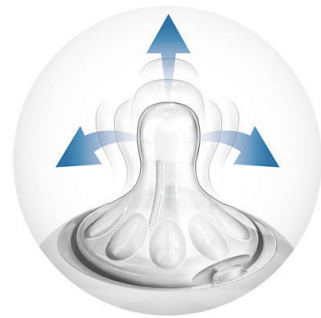

(3M+) and the fast flow nipple with 4 holes (6M+). All nipples are available in twin packs.

Natural latch on

The wide breast shaped nipple promotes natural latch on similar to the breast, making it easy for your baby to combine breast and bottle feeding.

Thick Feed - Natural

With the thick feed nipple, you can feed your baby with thicker feeds, following his developed feeding needs. We recommend to use this nipple for thicker feeds such as AR (thickened) milk, milk mixed with baby rice, milk mixed with baby food, puree, soup...

Unique comfort petals

Petals inside the nipple increase softness and flexibility without nipple collapse. Your baby will enjoy a more comfortable and contented feed.

SCF656/27

Specifications

Development stages