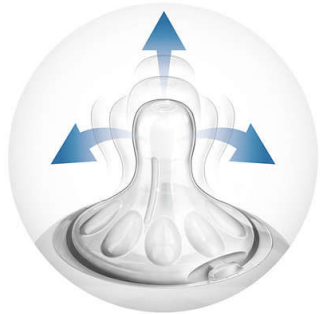

PHILIPS
AVENT

Natural nipple
2 pieces Medium flow, 3m+

Highlights

Natural latch on

The wide breast shaped nipple promotes natural latch on similar to the breast, making it easy for your baby to combine breast and bottle feeding.

Unique comfort petals

Petals inside the nipple increase softness and flexibility without nipple collapse. Your baby will enjoy a more comfortable and contented feed.

Advanced anti-colic valve

Innovative twin valve designed to reduce colic and discomfort by venting air into the bottle and not baby's tummy.

BPA free

This nipple is made from silicone - a BPA-free material (Following EU directive 2011/8/EU)

Different flow rates

Philips Avent offers four different flow rates to keep up with your baby's growth. Remember that age indications are approximate as babies develop at different rates. Philips Avent offers the newborn flow nipple with 1 hole (0M+), the slow flow nipple with 2 holes (1M+), the medium flow nipple with 3 holes (3M+) and the fast flow nipple with 4 holes (6M+). All nipples are available in twin packs.