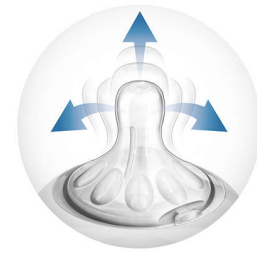

Ergonomic shape

Due to the unique shape, the bottle is easy to hold and grip in any direction for maximum comfort, even for baby's tiny hands.

This bottle is BPA free*

The Philips Avent Natural bottle is made of BPA free* material (polypropylene).

Compatibility across the range

The new Philips Avent Natural bottle is compatible with the Philips Avent range, excluding Classic bottles and cup handles. We advise to use the Natural bottles with Natural feeding nipples only.

Natural latch on

The wide breast shaped nipple promotes natural latch on similar to the breast, making it easy for your baby to combine breast and bottle feeding.

Unique comfort petals

Petals inside the nipple increase softness and flexibility without nipple collapse. Your baby will enjoy a more comfortable and contented feed.