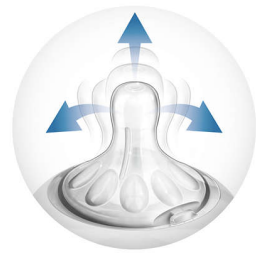

Natural latch on

The wide breast shaped nipple promotes natural latch on similar to the breast, making it easy for your baby to combine breast and bottle feeding.

Thick Feed - Natural

With the thick feed nipple, you can feed your baby with thicker feeds, following his developed feeding needs. We recommend to use this nipple for thicker feeds such as AR (thickened) milk, milk mixed with baby rice, milk mixed with baby food, puree, soup...

Unique comfort petals

Petals inside the nipple increase softness and flexibility without nipple collapse. Your baby will enjoy a more comfortable and contented feed.

Specifications

Development stages

Stage: 6 - 12 months

What is included

Soft, Variable Flow Nipple: 2 pcs

Soft, Thick Feed Nipple: 2 pcs

Material

Nipple: BPA free*, Silicone

Design

Nipple design: Breast shaped nipple, Unique comfort petals, Extra wide

Nipple

Flow speed: Fast flow

Months: 6m+

Holes: Slot hole

Functions

Anti-colic valve: Advanced anti-colic system

Latch on: Easy combine breast and bottle, Natural latch on

Nipple: Extra soft and flexible teat, Unique comfort petals