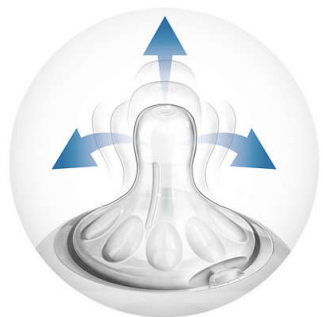

PHILIPS
AVENT

Natural nipple
2 pieces Fast flow, 6m+

Highlights

Natural latch on

The wide breast shaped nipple promotes natural latch on similar to the breast, making it easy for your baby to combine breast and bottle feeding.

Unique comfort petals

Petals inside the nipple increase softness and flexibility without nipple collapse. Your baby will enjoy a more comfortable and contented feed.

Advanced anti-colic valve

Innovative twin valve designed to reduce colic and discomfort by venting air into the bottle and not baby's tummy.

BPA free

This nipple is made from silicone - a BPA-free material (Following EU directive 2011/8/EU)

Different flow rates

Philips Avent offers four different flow rates to keep up with your baby's growth. Remember that age indications are approximate as babies develop at different rates. Philips Avent offers the newborn flow nipple with 1 hole (0M+), the slow flow nipple with 2 holes (1M+), the medium flow nipple with 3 holes (3M+) and the fast flow nipple with 4 holes (6M+). All nipples are available in twin packs.