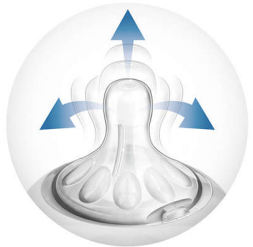

Vents air away from your baby's tummy

- Advanced anti-colic system with innovative twin valve

Other benefits

- Different flow rates for the most comfortable feed
- Compatible with Philips Avent Natural feeding bottle

Highlights

Natural latch on

The wide breast shaped nipple promotes natural latch on similar to the breast, making it easy for your baby to combine breast and bottle feeding.

Unique comfort petals

Petals inside the nipple increase softness and flexibility without nipple collapse. Your baby will enjoy a more comfortable and contented feed.

Advanced anti-colic valve

Innovative twin valve designed to reduce colic and discomfort by venting air into the bottle and not baby's tummy.

BPA free

This nipple is made from silicone - a BPA-free material (Following EU directive 2011/8/EU)