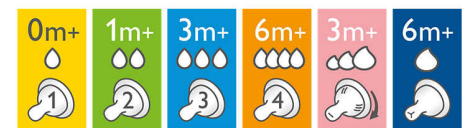

Choosing the right teat

The Philips Avent Natural range offers different teat softness and increasing flow rates for every development stage of your baby.