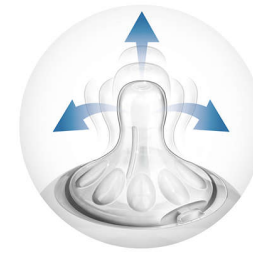

## Natural latch on

The wide breast shaped nipple promotes natural latch on similar to the breast, making it easy for your baby to combine breast and bottle feeding.

## Simple to use and clean

Wide bottle neck makes filling and cleaning easy. Only a few parts for quick and simple assembly.

## Unique comfort petals

Petals inside the nipple increase softness and flexibility without nipple collapse. Your baby will enjoy a more comfortable and contented feed.