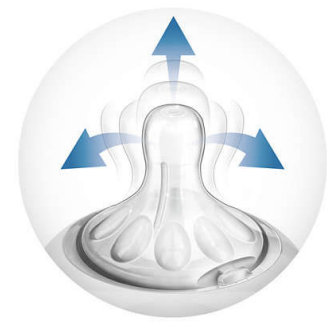

Ergonomic shape

Due to the unique shape, the bottle is easy to hold and grip in any direction for maximum comfort, even for baby's tiny hands.

Simple to use and clean

Wide bottle neck makes filling and cleaning easy. Only a few parts for quick and simple assembly.

Natural latch on

The wide breast shaped nipple promotes natural latch on similar to the breast, making it easy for your baby to combine breast and bottle feeding.

This bottle is BPA free*

The Philips Avent Natural bottle is made of BPA free* material (polypropylene).

Different sizes

The Philips Avent Natural bottle is available in 4 sizes: 2oz/60ml, 4oz/125ml, 9oz/260ml and 11oz/330ml. Bottles are available in single and multi packs.

Unique comfort petals

Petals inside the nipple increase softness and flexibility without nipple collapse. Your baby will enjoy a more comfortable and contented feed.