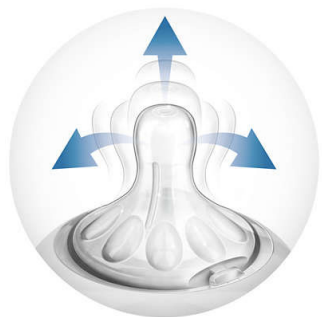

Unique comfort petals

Petals inside the nipple increase softness and flexibility without nipple collapse. Your baby will enjoy a more comfortable and contented feed.