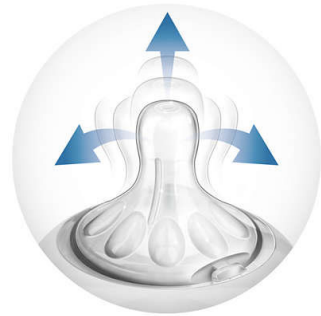

### Natural latch on

The wide breast shaped nipple promotes natural latch on similar to the breast, making it easy for your baby to combine breast and bottle feeding.

### Unique comfort petals

Petals inside the nipple increase softness and flexibility without nipple collapse. Your baby will enjoy a more comfortable and contented feed.

SCF656/27