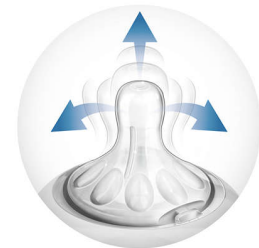

Natural latch on

The wide, breast-shaped teat promotes natural latch-on similar to the breast, making it easy for your baby to combine breast and bottle feeding.

This bottle is BPA free*

The Philips Avent Natural bottle is made of BPA-free* material (polypropylene).

Different sizes

The Philips Avent Natural bottle is available in 4 sizes: 2 oz/60 ml, 4 oz/125 ml, 9 oz/260 ml and 11 oz/330 ml. Bottles are available in single and multi packs.

Unique comfort petals

Petals inside the teat increase softness and flexibility without teat collapse. Your baby will enjoy a more comfortable and contented feed.

Design

Bottle design: Ergonomic shape, Wide neck, Decoration

Bottle

Capacity: 9 oz

Ease of use

Bottle use: Easy to hold, Easy to assemble, Easy to clean

Functions

Teat: Unique comfort petals, Extra-soft and flexible teat