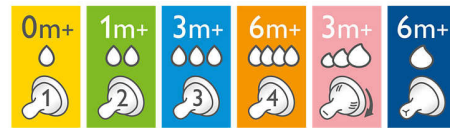

## Ultra soft teat

The teat has an ultra soft texture, designed to mimic the feel of the breast.

## Flexible spiral design

Flexible spiral design, combined with our unique comfort petals to create a flexible teat,

allowing for a more natural feed without teat collapse.

## Anti-colic valve

Anti-colic valve designed to keep air away from your baby's tummy, to help reduce colic and discomfort.

## Choosing the right teat

The Philips Avent Natural range offers different teat softness and increasing flow rates for every development stage of your baby.