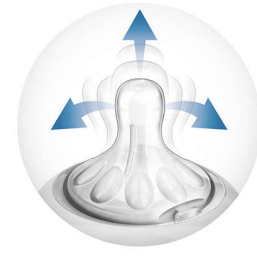

## Compatibility across the range

The new Philips Avent Natural bottle is compatible with the Philips Avent range, excluding Classic bottles and cup handles. We advise to use the Natural bottles with Natural feeding nipples only.

## Natural latch on

The wide breast shaped nipple promotes natural latch on similar to the breast, making it easy for your baby to combine breast and bottle feeding.

## Unique comfort petals

Petals inside the nipple increase softness and flexibility without nipple collapse. Your baby will enjoy a more comfortable and contented feed.