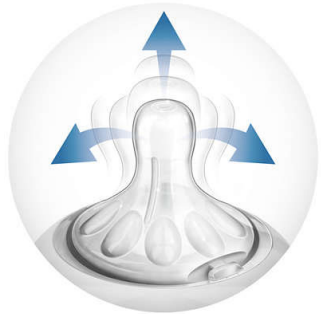

PHILIPS
AVENT

Natural nipple
2 pieces Newborn flow, 0m+

Highlights

Natural latch on

The wide breast shaped nipple promotes natural latch on similar to the breast, making it easy for your baby to combine breast and bottle feeding.

Unique comfort petals

Petals inside the nipple increase softness and flexibility without nipple collapse. Your baby will enjoy a more comfortable and contented feed.

Advanced anti-colic valve

Innovative twin valve designed to reduce colic and discomfort by venting air into the bottle and not baby's tummy.

BPA free

This nipple is made from silicone - a BPA-free material (Following EU directive 2011/8/EU)

Different flow rates

Philips Avent offers four different flow rates to keep up with your baby's growth. Remember that age indications are approximate as babies develop at different rates. Philips Avent offers the newborn flow nipple with 1 hole (0M+), the slow flow nipple with 2 holes (1M+), the medium flow nipple with 3 holes (3M+) and the fast flow nipple with 4 holes (6M+). All nipples are available in twin packs.

What is included

- Soft, Newborn Flow nipple: 2 pcs

Design

- Nipple design: Breast shaped nipple, Unique comfort petals, Extra wide

Nipple

- Flow speed: Newborn flow
- Months: 0m+
- Holes: 1 hole

Functions

- Latch on: Easy combine breast and bottle, Natural latch on
- Nipple: Unique comfort petals, Extra soft and flexible teat