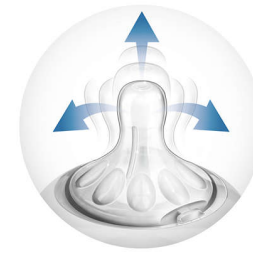

## Natural latch on

The wide breast shaped nipple promotes natural latch on similar to the breast, making it easy for your baby to combine breast and bottle feeding.

## Simple to use and clean

Wide bottle neck makes filling and cleaning easy. Only a few parts for quick and simple assembly.

## Unique comfort petals

Petals inside the nipple increase softness and flexibility without nipple collapse. Your baby will enjoy a more comfortable and contented feed.