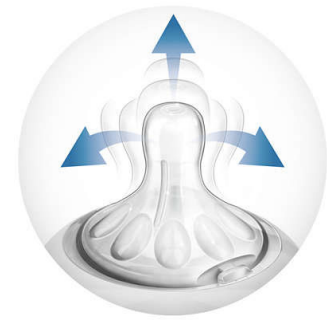

Unique comfort petals

Petals inside the nipple increase softness and flexibility without nipple collapse. Your baby will enjoy a more comfortable and contented feed.