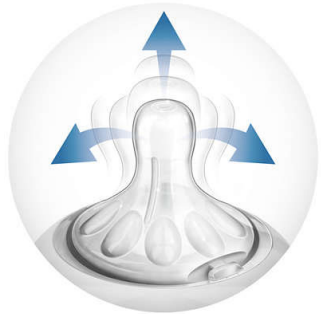

PHILIPS
AVENT

Natural teat
2 pieces Fast flow, 6m+

Highlights

Natural latch on

The wide, breast-shaped teat promotes natural latch-on similar to the breast, making it easy for your baby to combine breast and bottle feeding.

Unique comfort petals

Petals inside the teat increase softness and flexibility without teat collapse. Your baby will enjoy a more comfortable and contented feed.

Advanced anti-colic valve

Innovative twin valve designed to reduce colic and discomfort by venting air into the bottle and not baby's tummy.

BPA free

This teat is made from silicone - a BPA-free material (Following EU directive 2011/8/EU)

Different flow rates

Philips Avent offers four different flow rates to keep up with your baby's growth. Remember that age indications are approximate as babies develop at different rates. Philips Avent offers the newborn flow teat with 1 hole (0M+), the slow flow teat with 2 holes (1M+), the medium flow teat with 3 holes (3M+) and the fast flow teat with 4 holes (6M+). All teats are available in twin packs.

What is included

- Soft, Fast Flow teat: 2 pcs

Design

- Teat design: Breast-shaped teat, Unique comfort petals, Extra wide

Teat

- Flow speed: Fast flow
- Holes: 4 holes
- Months: 6m+

Functions

- Latch on: Easily combine breast and bottle, Natural latch on
- Teat: Unique comfort petals, Extra-soft and flexible teat