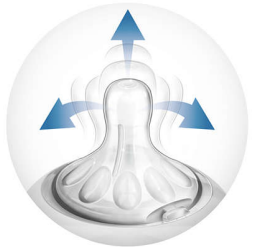

### **Easy to hold and grip in any direction**

- Ergonomic shape for maximum comfort

## Natural latch on

The wide, breast-shaped teat promotes natural latch-on similar to the breast, making it easy for your baby to combine breast and bottle feeding.

## Unique comfort petals

Petals inside the teat increase softness and flexibility without teat collapse. Your baby will enjoy a more comfortable and contented feed.