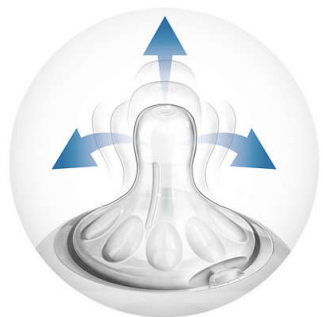

PHILIPS
AVENT

Natural nipple
2 pieces Slow flow, 1m+

Highlights

Natural latch on

The wide breast shaped nipple promotes natural latch on similar to the breast, making it easy for your baby to combine breast and bottle feeding.

Unique comfort petals

Petals inside the nipple increase softness and flexibility without nipple collapse. Your baby will enjoy a more comfortable and contented feed.

Advanced anti-colic valve

Innovative twin valve designed to reduce colic and discomfort by venting air into the bottle and not baby's tummy.

BPA free

This nipple is made from silicone - a BPA-free material (Following EU directive 2011/8/EU)

Different flow rates

Philips Avent offers four different flow rates to keep up with your baby's growth. Remember that age indications are approximate as babies develop at different rates. Philips Avent offers the newborn flow nipple with 1 hole (0M+), the slow flow nipple with 2 holes (1M+), the medium flow nipple with 3 holes (3M+) and the fast flow nipple with 4 holes (6M+). All nipples are available in twin packs.