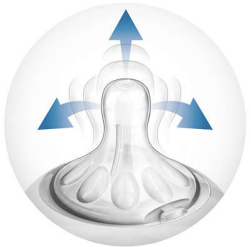

Easy to hold and grip in any direction

- Ergonomic shape for maximum comfort

Highlights

Natural latch on

The wide, breast-shaped teat promotes natural latch-on similar to the breast, making it easy for your baby to combine breast and bottle feeding.

Unique comfort petals

Petals inside the teat increase softness and flexibility without teat collapse. Your baby will enjoy a more comfortable and contented feed.

Advanced anti-colic valve

Innovative twin valve designed to reduce colic and discomfort by venting air into the bottle and not baby's tummy.

Ergonomic shape

Due to the unique shape, the bottle is easy to hold and grip in any direction for maximum comfort, even for baby's tiny hands.

Compatibility across the range

The new Philips Avent Natural bottle is compatible with the Philips Avent range, excluding Classic bottles and cup handles. We advise using the Natural bottles with Natural feeding teats only.