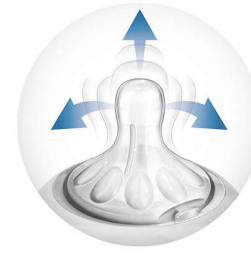

Ergonomic shape

Due to the unique shape, the bottle is easy to hold and grip in any direction for maximum comfort, even for baby's tiny hands.

This bottle is BPA free*

The Philips Avent Natural bottle is made of BPA free* material (polypropylene).

Compatibility across the range

The new Philips Avent Natural bottle is compatible with the Philips Avent range, excluding Classic bottles and cup handles. We advise to use the Natural bottles with Natural feeding nipples only.

Natural latch on

The wide breast shaped nipple promotes natural latch on similar to the breast, making it easy for your baby to combine breast and bottle feeding.

Unique comfort petals

Petals inside the nipple increase softness and flexibility without nipple collapse. Your baby will enjoy a more comfortable and contented feed.