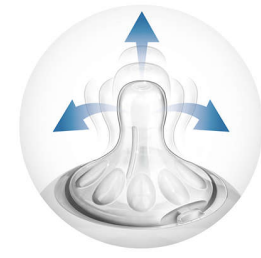

## Natural latch on

The wide breast shaped nipple promotes natural latch on similar to the breast, making it easy for your baby to combine breast and bottle feeding.

## Simple to use and clean

Wide bottle neck makes filling and cleaning easy. Only a few parts for quick and simple assembly.

## Unique comfort petals

Petals inside the nipple increase softness and flexibility without nipple collapse. Your baby will enjoy a more comfortable and contented feed.