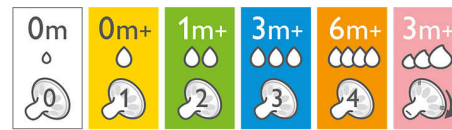

Other benefits

- Designed for your baby's changing needs

A comfortable and contented feed for your baby

- Flexible, anti-collapse ribbed teat design

Highlights

Natural latch on

The wide breast shaped nipple promotes a natural latch on similar to the breast. Designed to give a more comfortable and contented feed for your baby.

Soft and smooth silicone

The soft and smooth bite resistant silicone, is developed for your baby's changing needs.

Flexible, anti-collapse design

The petals inside the teat and the ridge design, increase the teat softness and flexibility, guaranteeing no teat collapse for growing babies.

Anti-colic valve technology

Reduces fussing and discomfort by venting air away from baby's tummy.

Baby's changing needs

The Philips Avent Natural bottle is available in 4 sizes and 7 different nipples for every development stage of your baby. With different nipple softness, flexibility and design and with increasing flow rates and bottle sizes that keep up with your baby's growth and development.