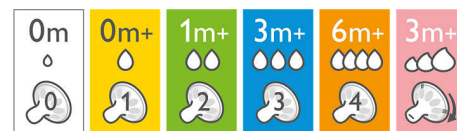

Choosing the right nipple

The Philips Avent Natural range offers different nipple softness and increasing flow rates for every development stage of your baby.