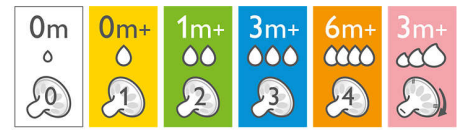

Flexible spiral design

Flexible spiral design, combined with our unique comfort petals to create a flexible nipple, allowing for a more natural feed without nipple collapse.

Heat resistance

The Natural glass bottle is heat and thermal shock resistant. It can therefore be safely stored in the fridge, warmed, and is also suitable for sterilization.

Pharmaceutical grade glass

Premium quality borosilicate glass to ensure the highest quality for ultimate purity.

Simple to use and clean

Wide bottle neck makes filling and cleaning easy. Only a few parts for quick and simple assembly.

Choosing the right nipple

The Philips Avent Natural range offers different nipple softness and increasing flow rates for every development stage of your baby.

Compatibility across the range

Mix and match our breast pump, bottle and cup parts, and create the product that works for you, when you need it!