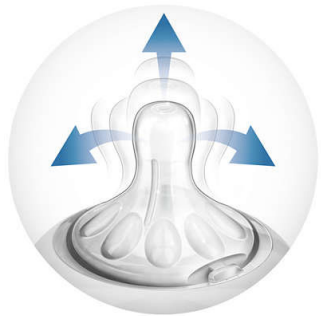

Easy to hold and grip in any direction

- Ergonomic shape for maximum comfort

PHILIPS
AVENT

Natural baby bottle
1 Bottle 9oz/260ml, Slow flow nipple

SCF694/17

Highlights

Natural latch on

The wide breast shaped nipple promotes natural latch on similar to the breast, making it easy for your baby to combine breast and bottle feeding.

Unique comfort petals

Petals inside the nipple increase softness and flexibility without nipple collapse. Your baby will enjoy a more comfortable and contented feed.

Advanced anti-colic valve

Innovative twin valve designed to reduce colic and discomfort by venting air into the bottle and not baby's tummy.

Ergonomic shape

Due to the unique shape, the bottle is easy to hold and grip in any direction for maximum comfort, even for baby's tiny hands.

Compatibility across the range

The new Philips Avent Natural bottle is compatible with the Philips Avent range,