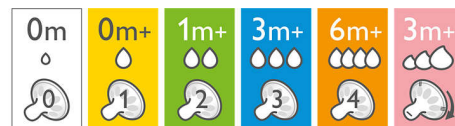

Choosing the right nipple

The Philips Avent Natural range offers different nipple softness and increasing flow rates for every development stage of your baby.