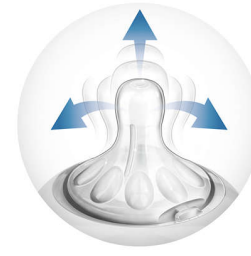

Ergonomic shape

Due to the unique shape, the bottle is easy to hold and grip in any direction for maximum comfort, even for baby's tiny hands.

This bottle is BPA free*

The Philips Avent Natural bottle is made of BPA free* material (polypropylene).

Compatibility across the range

The new Philips Avent Natural bottle is compatible with the Philips Avent range, excluding Classic bottles and cup handles. We advise to use the Natural bottles with Natural feeding nipples only.

Natural latch on

The wide breast shaped nipple promotes natural latch on similar to the breast, making it easy for your baby to combine breast and bottle feeding.

Unique comfort petals

Petals inside the nipple increase softness and flexibility without nipple collapse. Your baby will enjoy a more comfortable and contented feed.