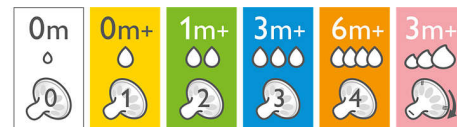

Choosing the right nipple

The Philips Avent Natural range offers different nipple softness and increasing flow rates for every development stage of your baby.